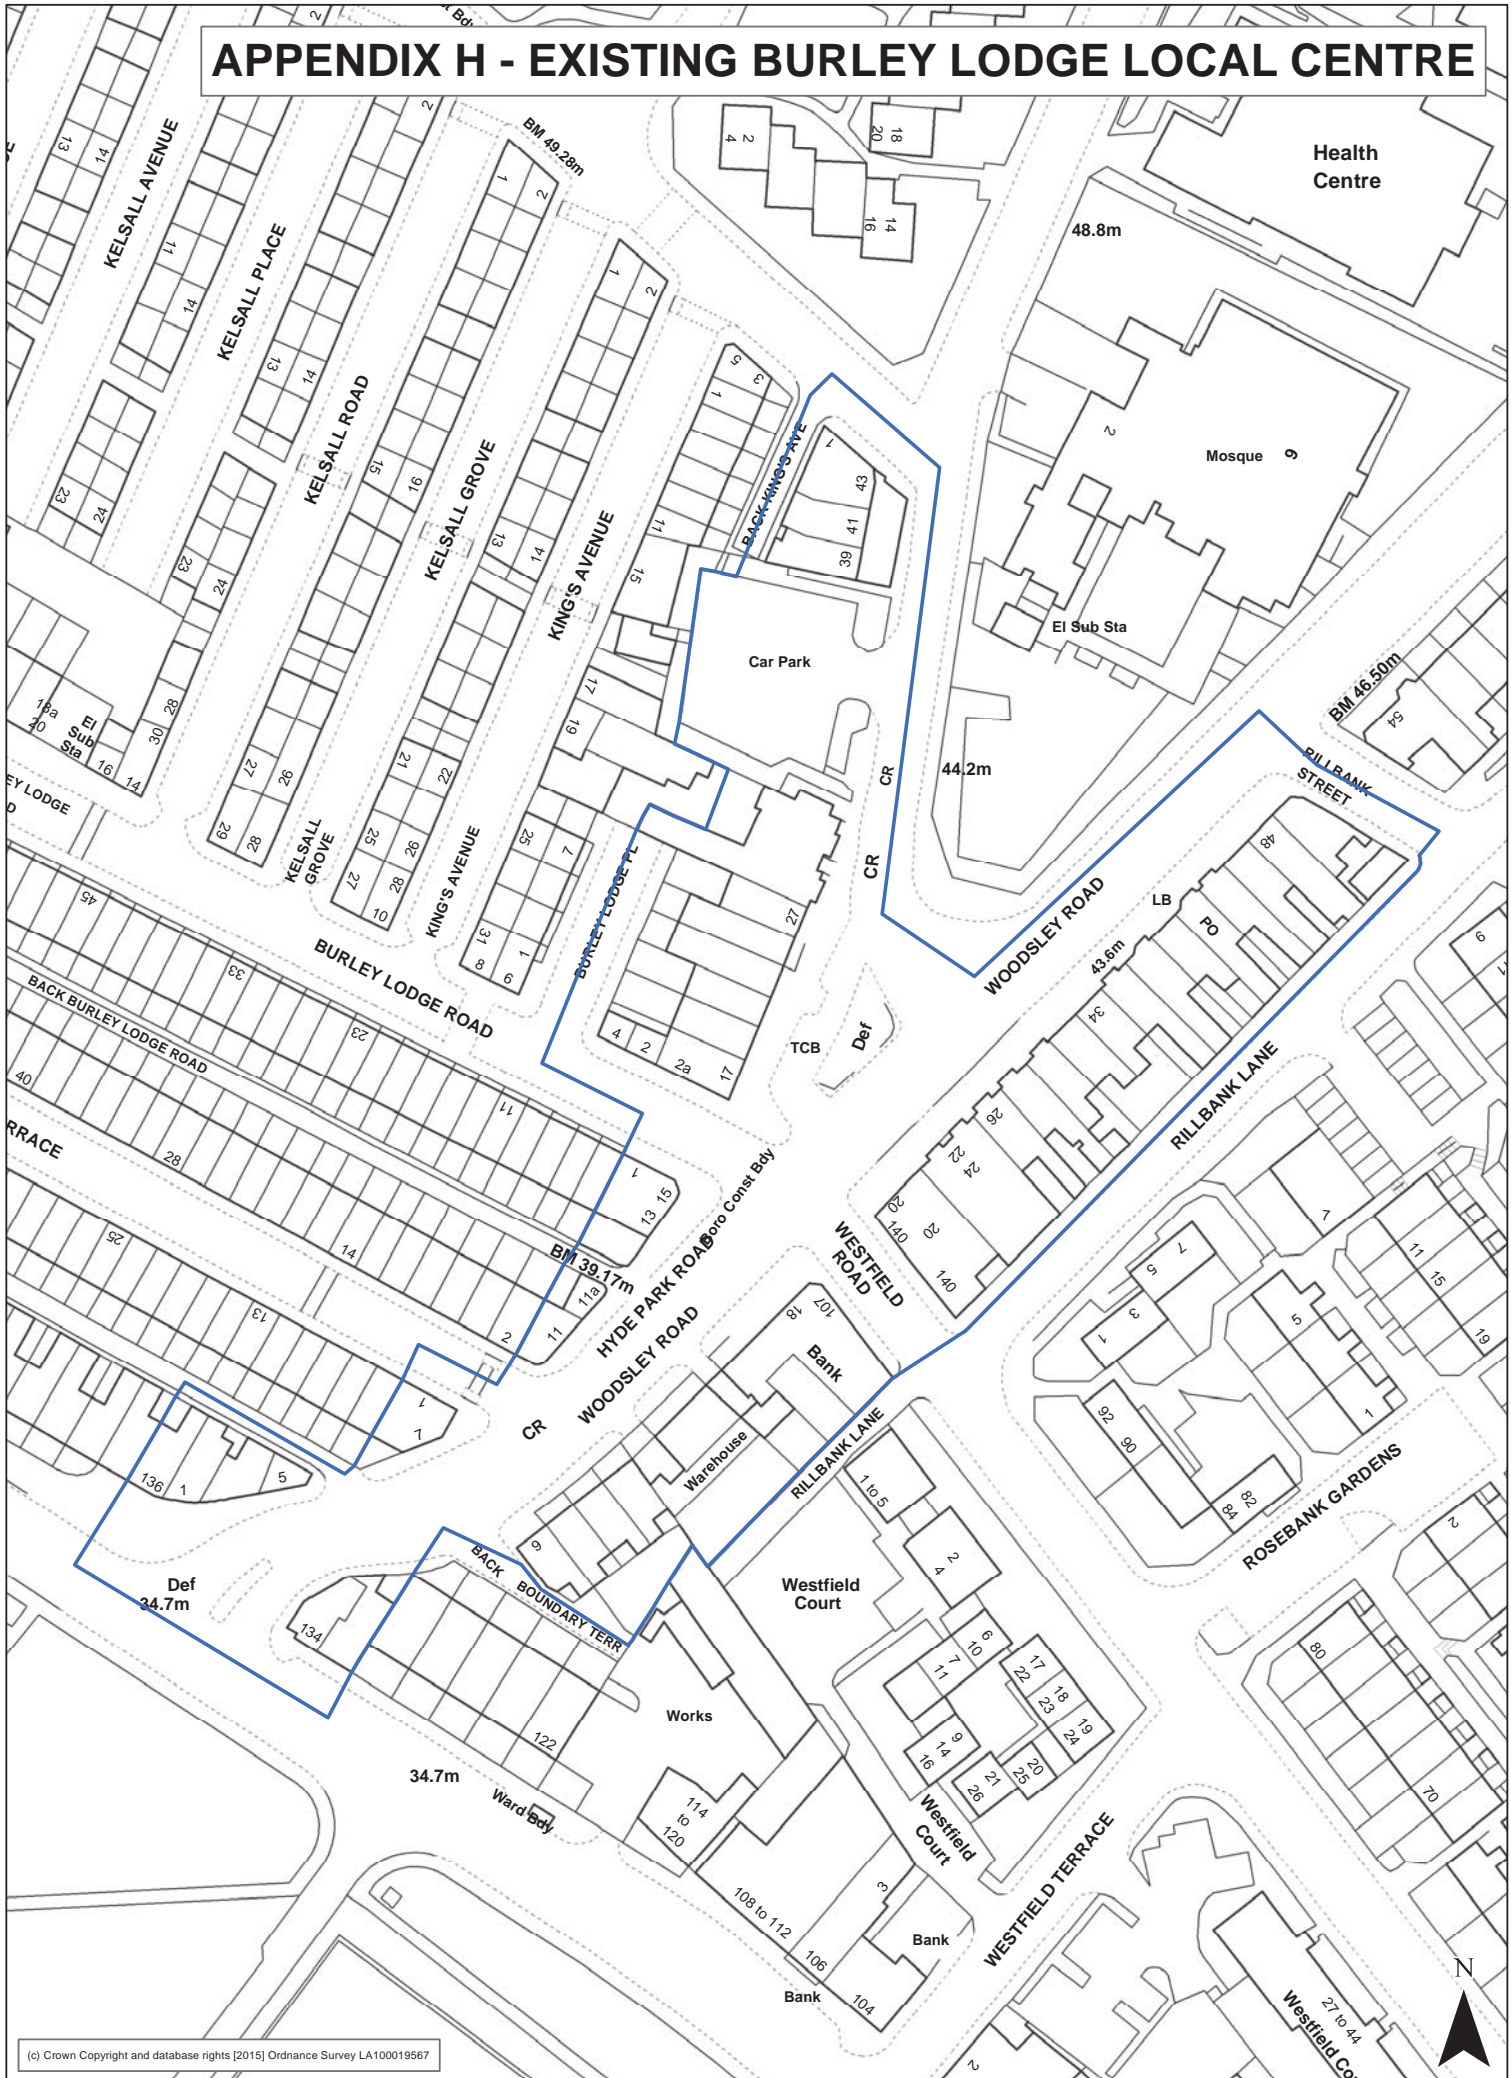

APPENDIX H - EXISTING BURLEY LODGE LOCAL CENTRE

(c) Crown Copyright and database rights [2015] Ordnance Survey LA100019567